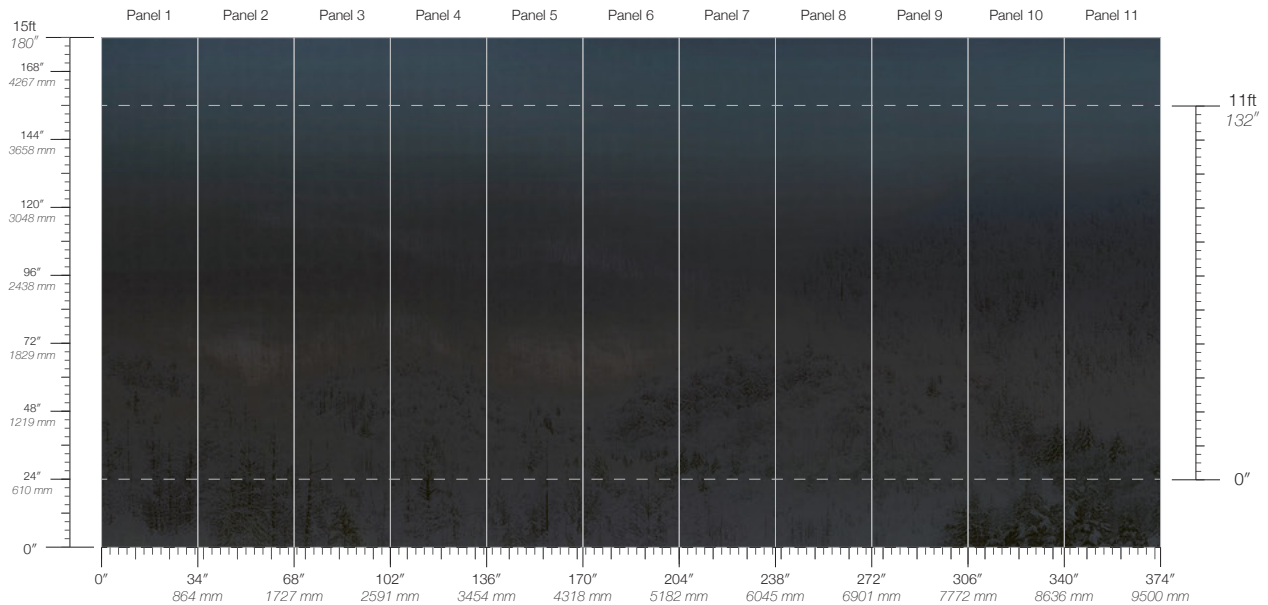

Tableau Nightfall

Suitable for residential and some commercial projects

COLOR
Nightfall

STOCK
Made to order

REPEAT
Non-repeating

CONTACT
sales@calicowallpaper.com
+1 718 243 1705
57 Lispenard Street
New York, NY 10013 USA

ITEM
5205

MINIMUM
1 panel

LEAD TIME
4 weeks to print

CONTENT
Dutch Metal Leaf

MAINTENANCE
Water-based cleanser

ORIGIN
USA

DISCLAIMER
Panel maps represent mural artwork only. Reference the physical sample for color and texture.

PANEL WIDTH
34" / 864 mm trimmed

FLAMMABILITY
ASTM E84 Adhered Class A

DETAILS
Custom options available

PANEL HEIGHT
132" / 3353 mm standard
180" / 4572 mm extended

ENVIRONMENTAL
Formaldehyde Free,
Heavy Metal Free

PRICE
Available upon request